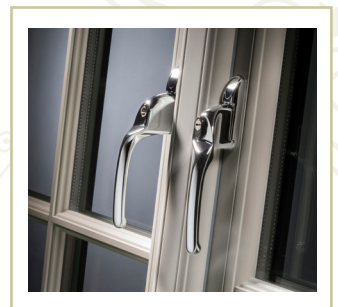

Connoisseur Handle

Classic design with a contemporary twist to create an elegant and stylish window, the connoisseur handle is a perfect match for all our Heritage Window Collection. Suitable for left or right-hand-opening windows, this key locking handle is available in many colour options to complement your windows and doors.