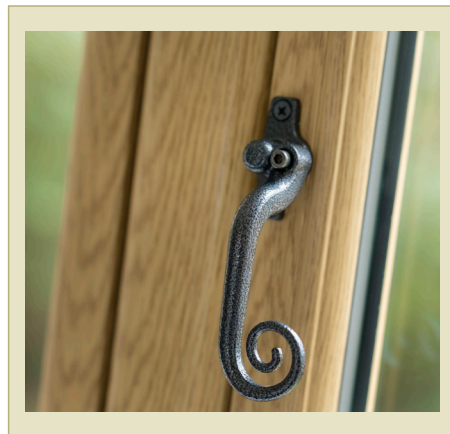

HERITAGE WINDOW COLLECTION

FLUSH SASH WINDOW

Designed to replicate the appearance of timber, Flush Sash windows are distinguished by sashes that close into the frame and finish flush with the face of the window. Flush Sash windows typically have frames that appear the same width, known as 'equal sightlines' this look is achieved using dummy sashes, something that undoubtedly improves the overall appearance of your property.