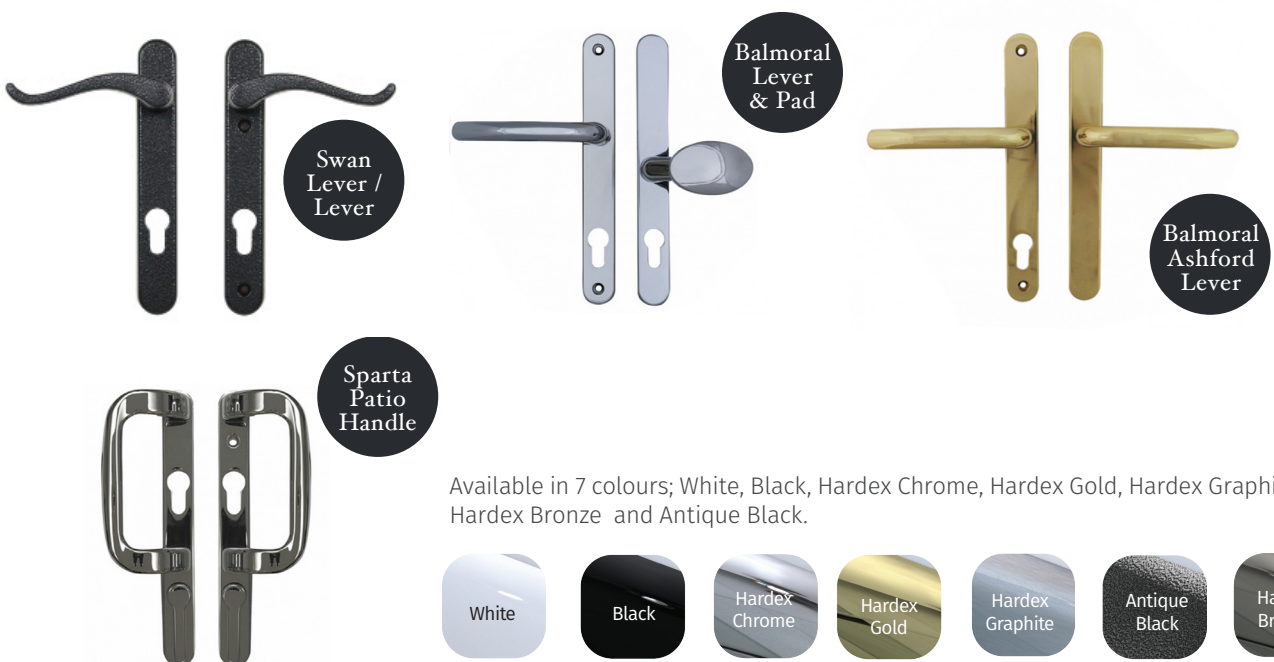

## Connoisseur Handle

Classic design with a contemporary twist to create an elegant and stylish window, the connoisseur handle is a perfect match for all our Heritage Window Collection. Suitable for left or right-hand-opening windows, this key locking handle is available in many colour options to complement your windows and doors.

Black

White

Hardex  
Chrome

Hardex  
Gold

Hardex  
Bronze

Hardex  
Graphite

Antique  
Black

## Door Handles

For sliding doors, double opening or French doors, we have a range of handles with a classic design to perfectly complement the Heritage Window Collection.